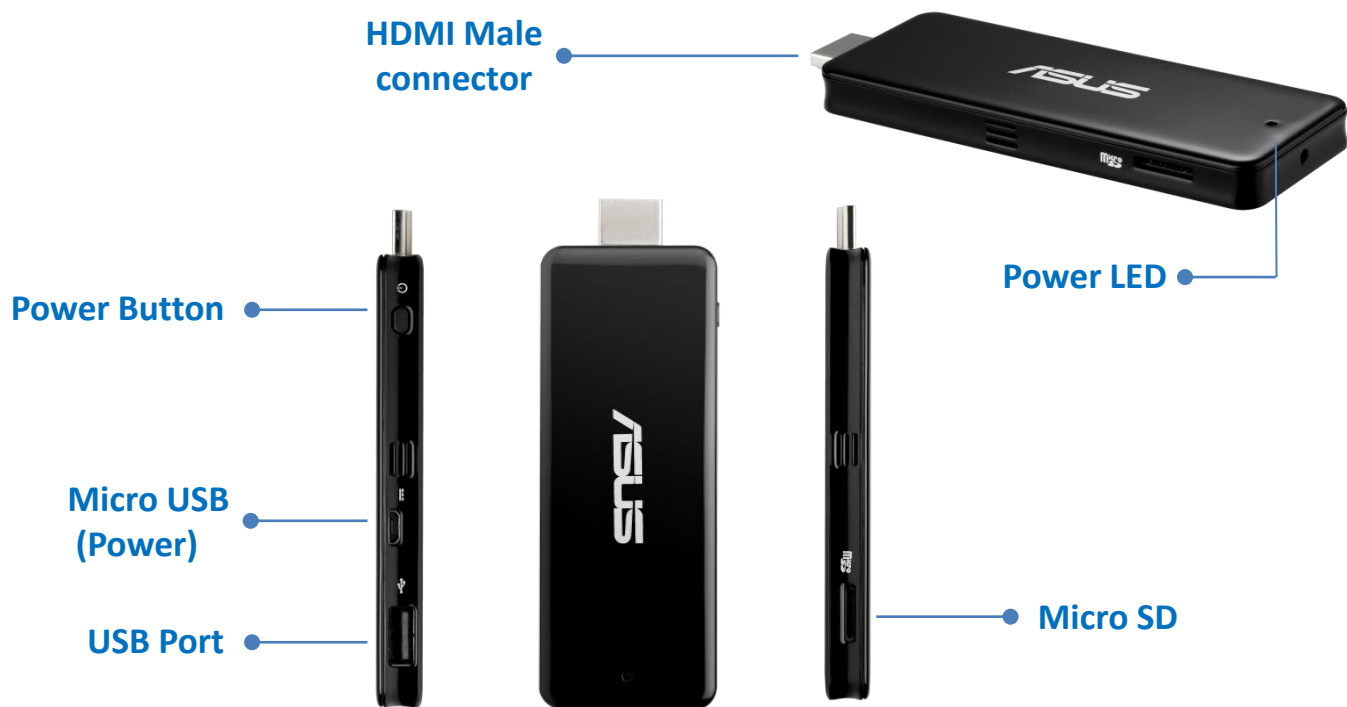

# ASUS PC STICK QM1

Little, but Amazing

Intel<sup>®</sup> Atom<sup>™</sup>  
processor

Instant wireless  
connection

Bluetooth 4.0  
support

Turn your  
monitor into a TV

**HDMI**

High definition  
multimedia  
interface

## Features-at-a-Glance

- Highly mobile with full computer features that runs Windows10
- Desktop replacement for homes
- Transform a normal TV to a smart TV
- “Android TV Stick” compete, and provides extra value with Windows10
- Transform a display into a fully functional digital signage solution
- Solution for mobile employees – only need public monitors in the office
- Great device for education and emerging markets

## Specifications

OS	Windows 8.1 /Windows 10, 32 bit
CPU	Intel® Atom™ Processor Z3735F
Memory	2GB; DDR3L-1333MHz
Display	1 x HDMI
Storage	32GB eMMC storage
Wireless	802.11 b/g/n, Bluetooth 4.0, HS
Connectivity	1 x Button Indicator (Power) 1 x Micro-SD card reader 1 x USB 2.0
Power Supply	10W (5V/2A), Micro-USB
Dimension	111 x 38 X 9.8 mm
Weight	38.24g